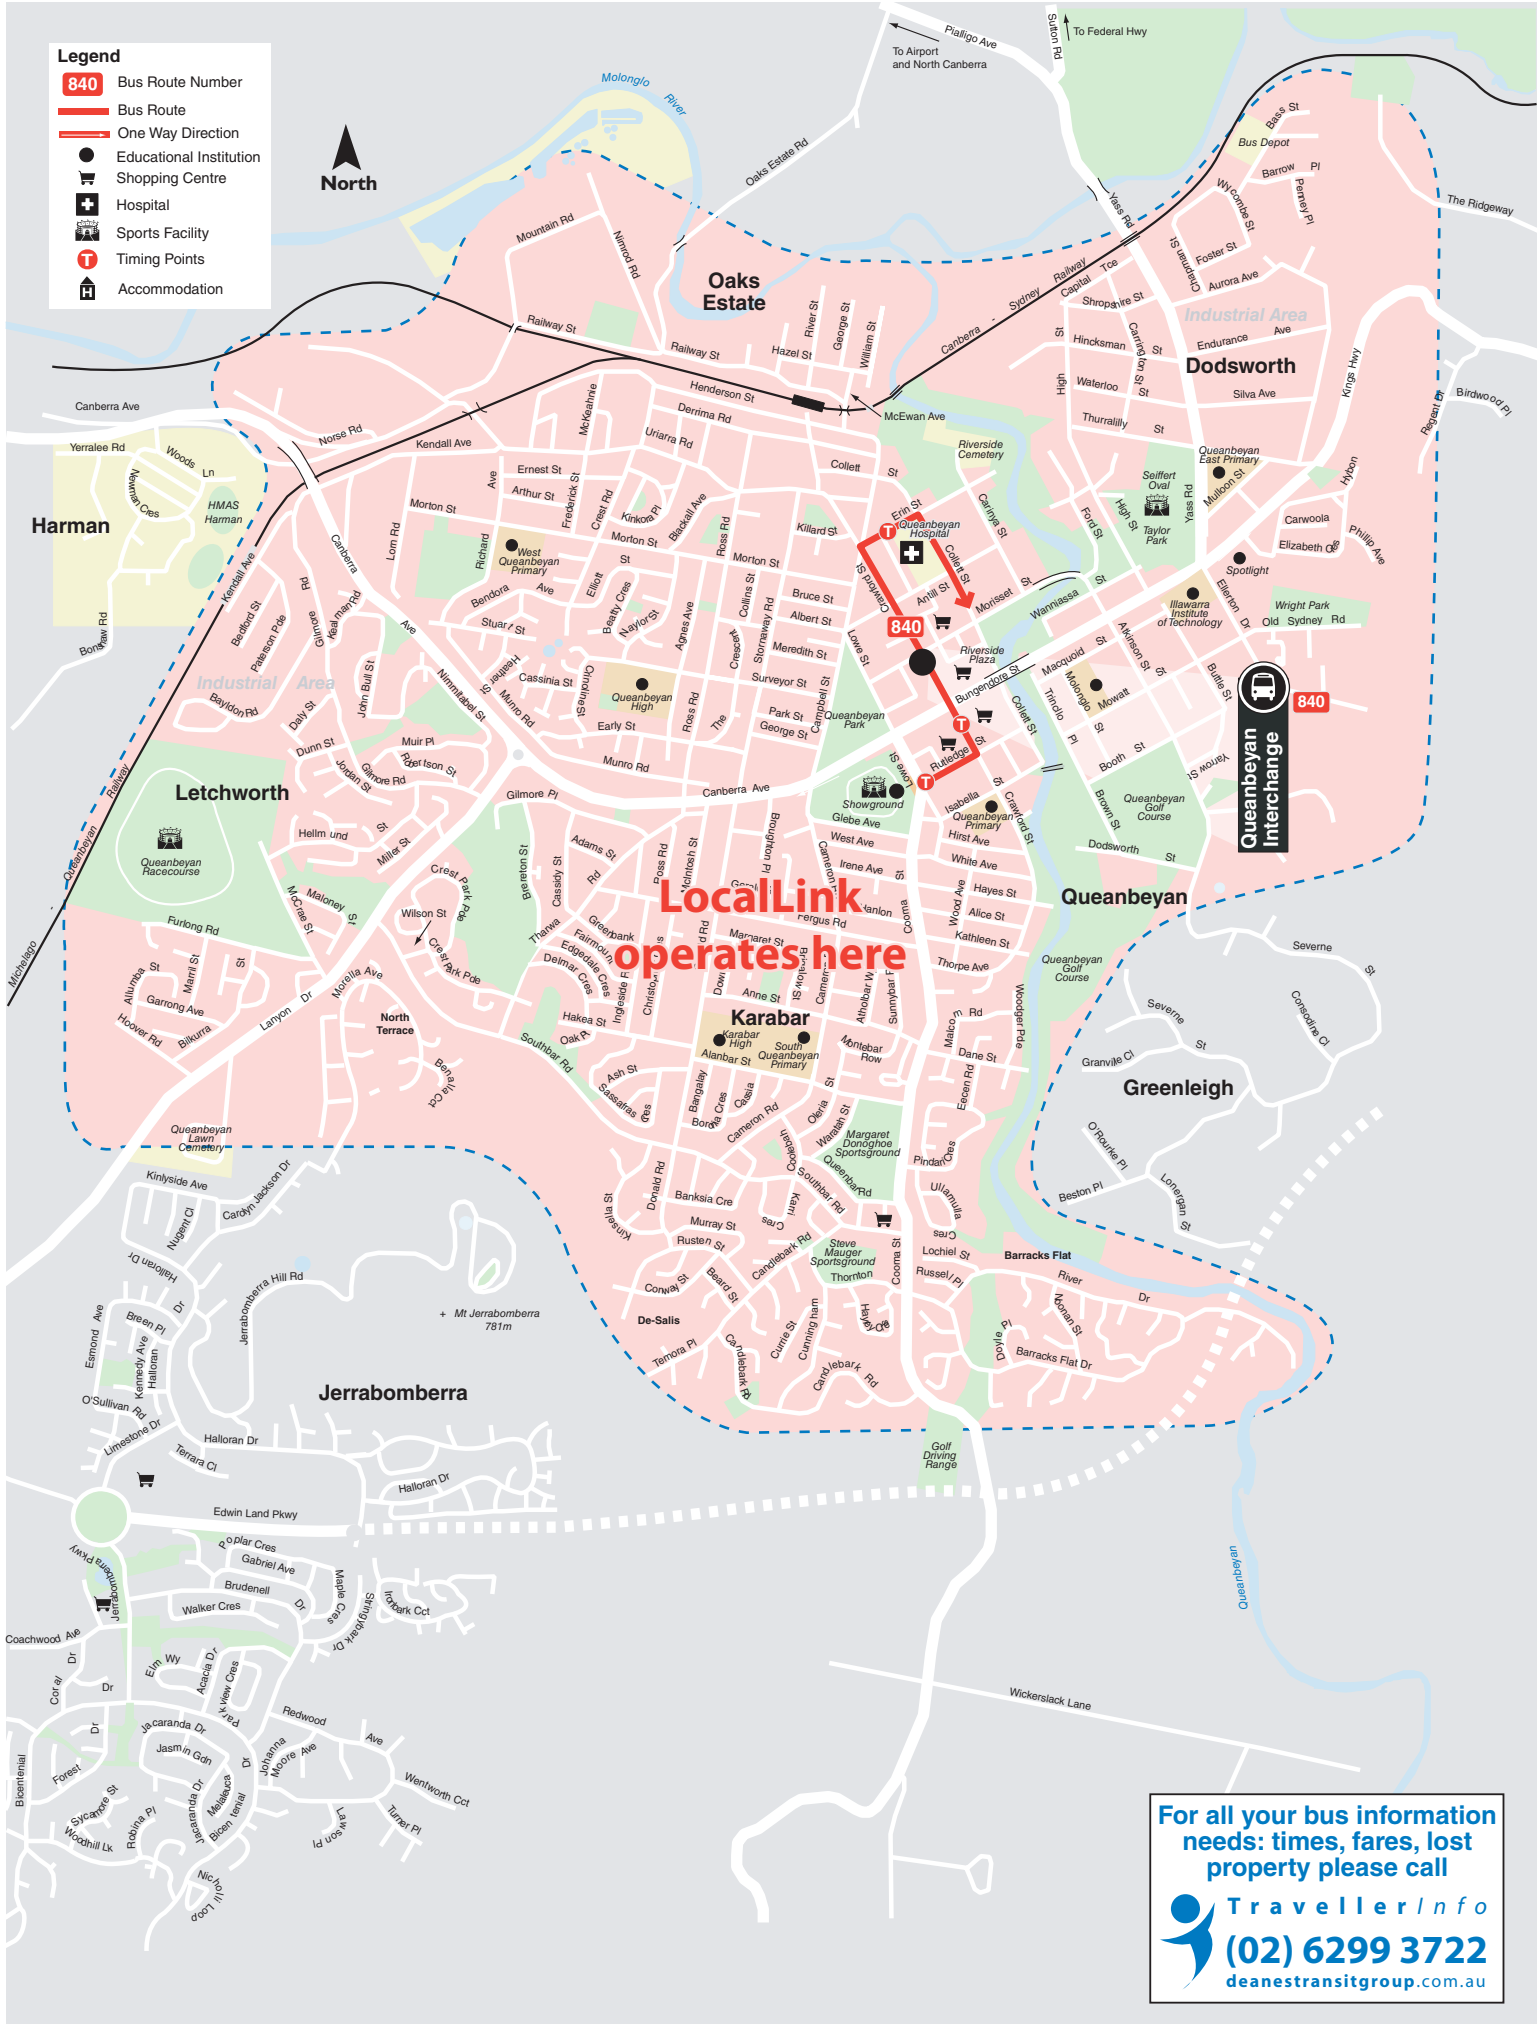

- Legend**
- 840 Bus Route Number
 - Bus Route
 - One Way Direction
 - Educational Institution
 - Shopping Centre
 - Hospital
 - Sports Facility
 - Timing Points
 - Accommodation

For all your bus information needs: times, fares, lost property please call

TravellerInfo
(02) 6299 3722
deanestransitgroup.com.au